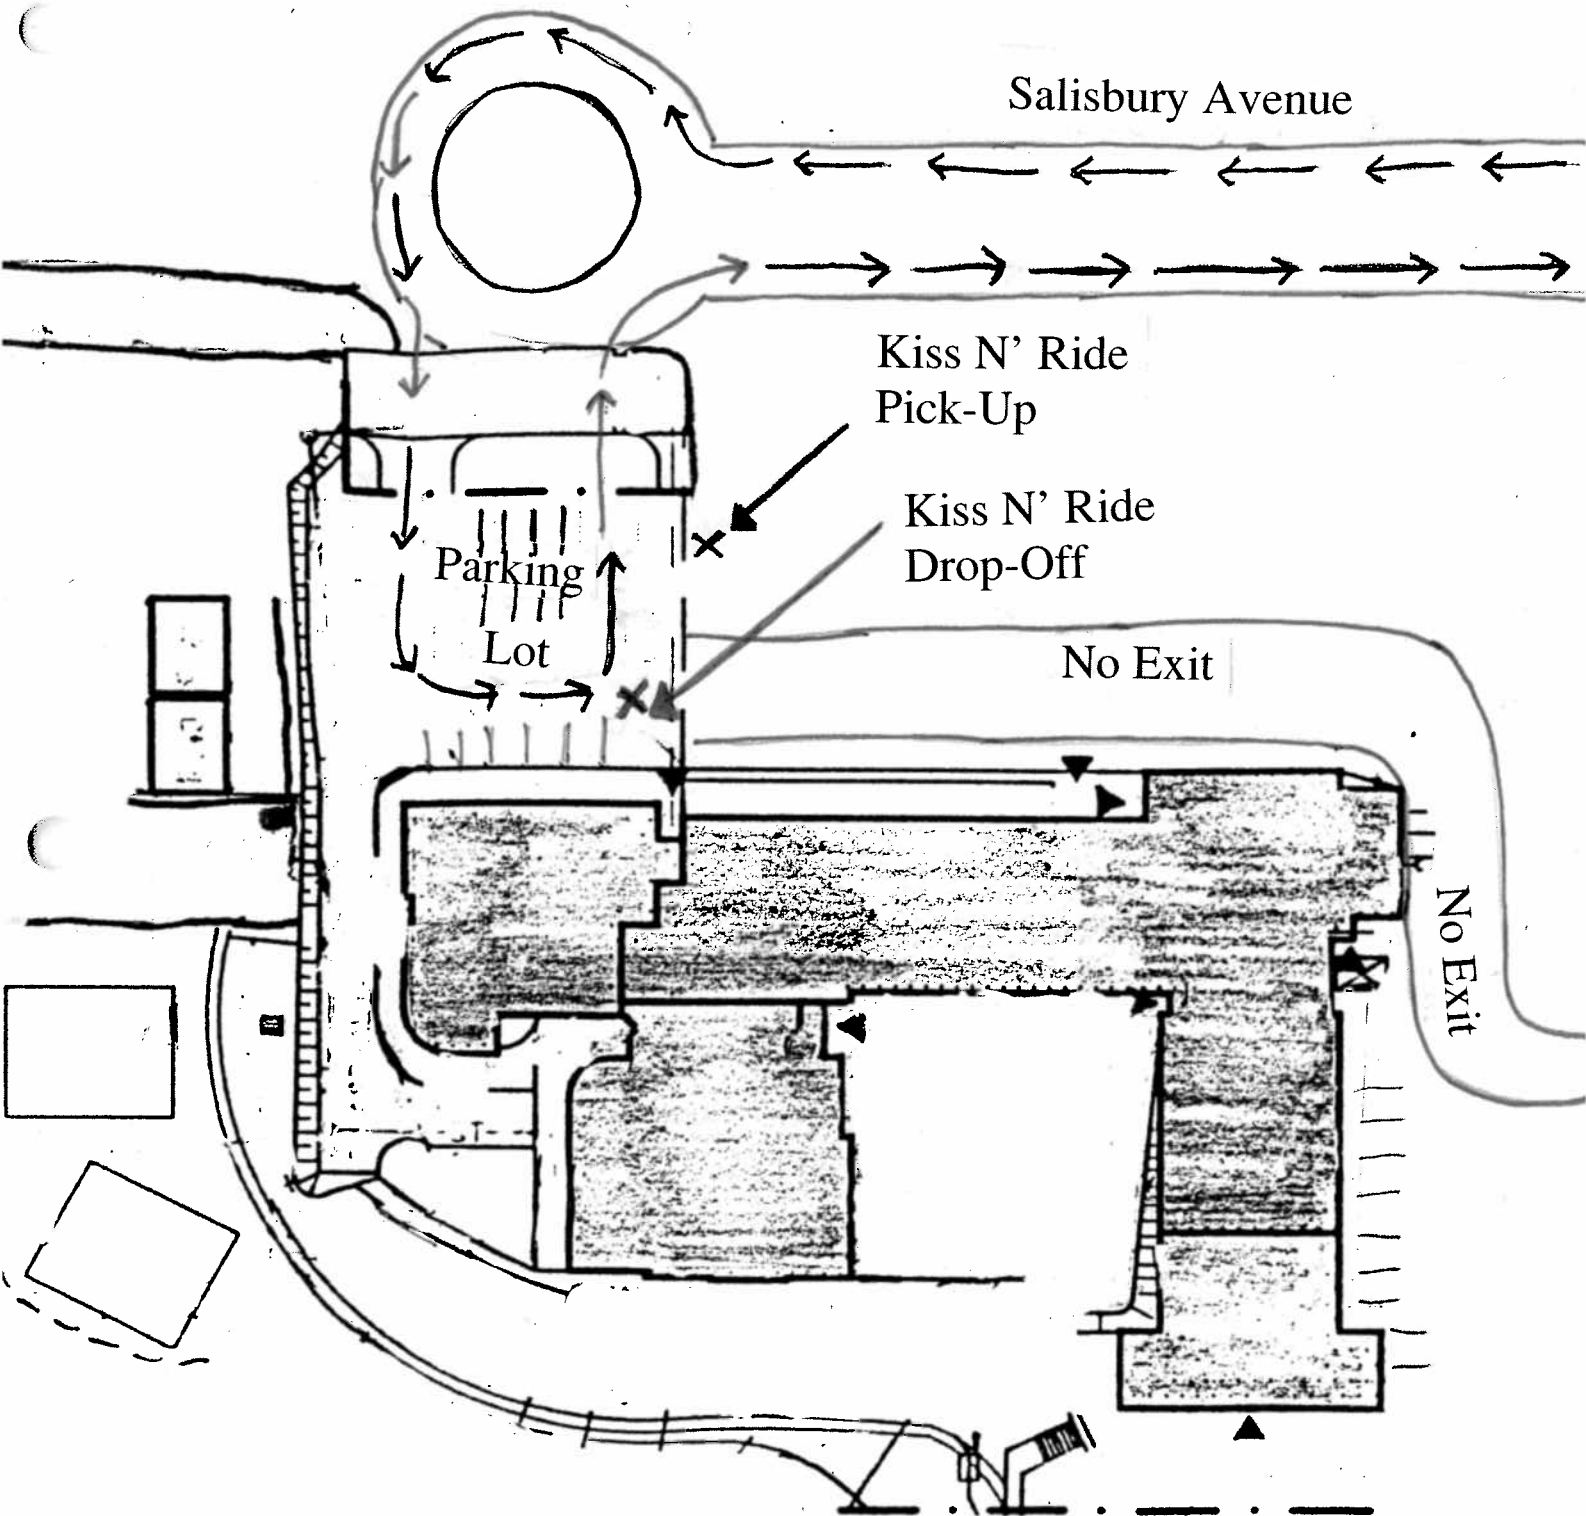

## Highland Kiss N’ Ride

Please Remember:

- The Kiss N’ Ride program runs from 9:05 to 9:25 a.m. and from 3:45 to 3:55 p.m.
- For the safety of all children, only drop off and pick up your children in the designated areas.
- A staff member will assist your children in getting out of your car and will supervise them while they walk to the school. At the end of the day, your children will be supervised until you arrive for pick up.